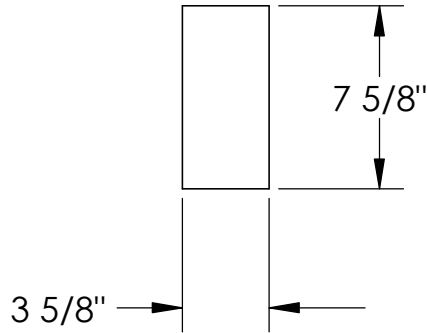

# RockCast Easy Order Form

Profile

Straight

Qty: \_\_\_\_

103#

SAME AS  
STRAIGHT PIECE

SAME AS  
STRAIGHT PIECE

Left Return

Qty: \_\_\_\_

Right Return

Qty: \_\_\_\_

Mold #:

**BA-100**

Buffstone   
 Crystal White   
 Other

**RockCast**

4600 Devitt Drive  
 Cincinnati, Ohio 45246