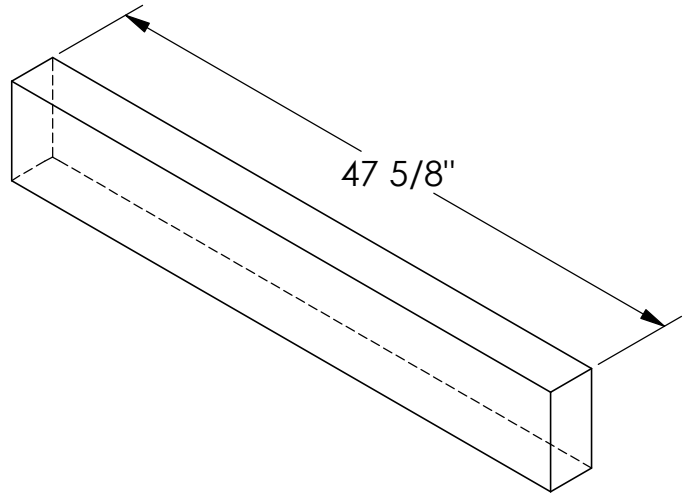

# RockCast Easy Order Form

Profile

Straight

Qty: \_\_\_\_

103#

SAME AS  
STRAIGHT PIECE

SAME AS  
STRAIGHT PIECE

Left Return

Qty: \_\_\_\_

Right Return

Qty: \_\_\_\_

Mold #:

**BA-100**

Buffstone   
 Crystal White   
 Other

**RockCast**

4600 Devitt Drive  
 Cincinnati, Ohio 45246