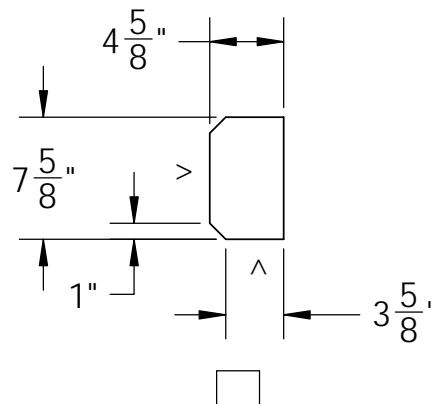

RockCast "Flex"ability Form

< FINISHED FACES

ELLIPSE

ELEVATION
SHOWN WITH 6" SMOOTH PIECE

PICK A PROFILE

Customer Notes:

Color:

QTY

Customer:

- PRICING
 FABRICATION

Project:

4600 DEVITT DRIVE
CINCINNATI, OHIO 45246

513.874.2345
fax: 513.874.2361

www.readingrock.com

Notes:

- MATERIAL AVAILABLE IN 6 WEEKS FROM APPROVED SHOP DRAWING.
- ROCKCAST MATERIAL IS NON-STRUCTURAL AND THEREFORE REQUIRES SUPPORT WHEN INSTALLING OVER OPENINGS.