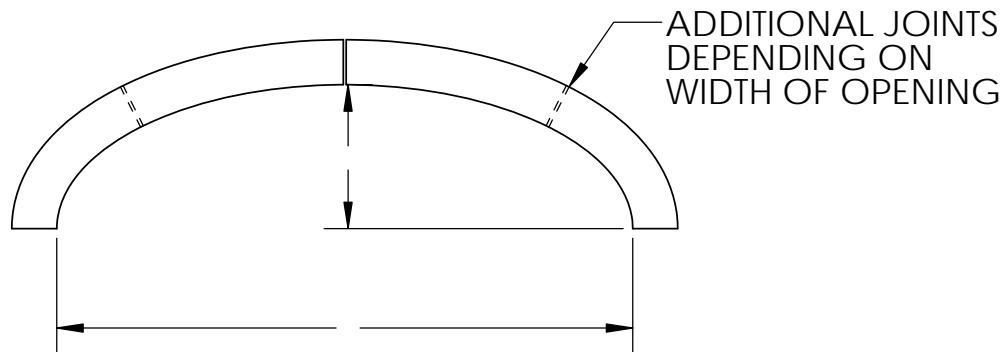

RockCast "Flex"ability Form

< FINISHED FACES

ELLIPSE

ELEVATION
SHOWN WITH 6" SMOOTH PIECE

PICK A PROFILE

Customer Notes:

Color:

QTY