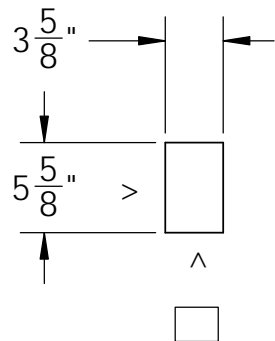

RockCast "Flex"ability Form

< FINISHED FACES

ELLIPSE

ELEVATION
SHOWN WITH 6" SMOOTH PIECE

PICK A PROFILE

Customer Notes:

Color:

QTY