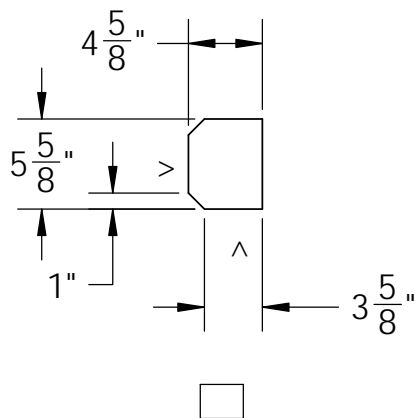

RockCast "Flex"ability Form

< FINISHED FACES

ELLIPSE

ELEVATION
SHOWN WITH 6" SMOOTH PIECE

PICK A PROFILE

Customer Notes:

Color:

QTY