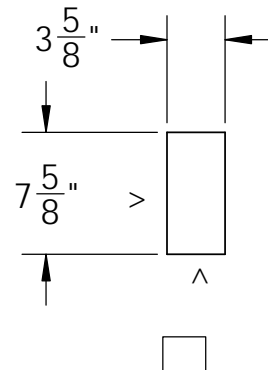

RockCast "Flex"ability Form

< FINISHED FACES

ELLIPSE

ELEVATION
SHOWN WITH 6" SMOOTH PIECE

PICK A PROFILE

Customer Notes:

Color:

QTY