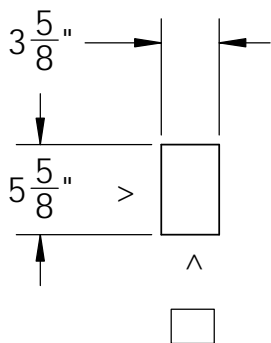

RockCast "Flex"ability Form

< FINISHED FACES

EYEBROW

ELEVATION SHOWN WITH 6" CHAMFERED PIECE

PICK A PROFILE

Customer Notes:

Color:

QTY