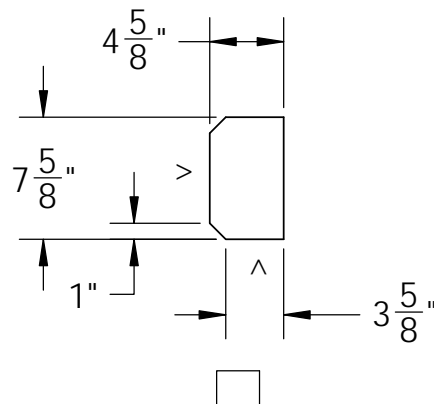

RockCast "Flex"ability Form

< FINISHED FACES

EYEBROW

ELEVATION SHOWN WITH 6" CHAMFERED PIECE

PICK A PROFILE

Customer Notes:

Color:

QTY

Customer:

- PRICING
- FABRICATION

Project:

4600 DEVITT DRIVE
CINCINNATI, OHIO 45246

513.874.2345
fax: 513.874.2361

www.readingrock.com

Notes:

- MATERIAL AVAILABLE IN 6 WEEKS FROM APPROVED SHOP DRAWING.
- ROCKCAST MATERIAL IS NON-STRUCTURAL AND THEREFORE REQUIRES SUPPORT WHEN INSTALLING OVER OPENINGS.