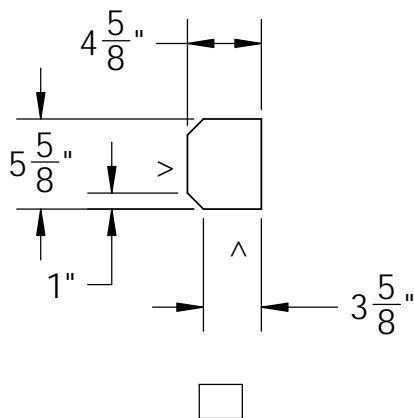

RockCast "Flex"ability Form

< FINISHED FACES

EYEBROW

ELEVATION SHOWN WITH 6" CHAMFERED PIECE

PICK A PROFILE

Customer Notes:

Color:

QTY