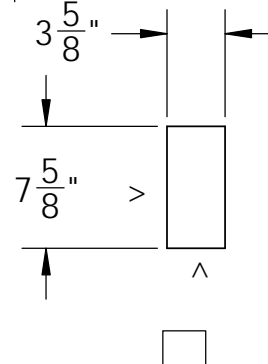

RockCast "Flex"ability Form

< FINISHED FACES

EYEBROW

ELEVATION SHOWN WITH 6" CHAMFERED PIECE

PICK A PROFILE

Customer Notes:

Color:

QTY