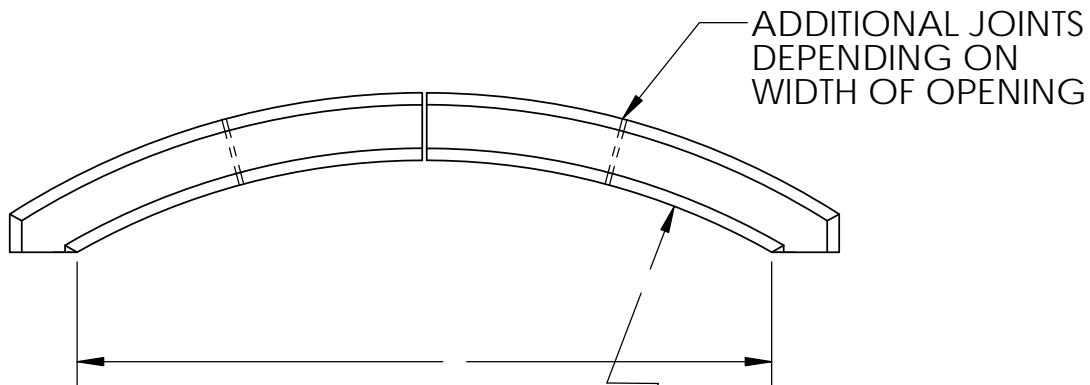

RockCast "Flex"ability Form

< FINISHED FACES

EYEBROW

ELEVATION SHOWN WITH 6" CHAMFERED PIECE

PICK A PROFILE

Customer Notes:

Color:

QTY

Customer:

- PRICING
- FABRICATION

Project:

4600 DEVITT DRIVE
CINCINNATI, OHIO 45246

513.874.2345
fax: 513.874.2361

www.readingrock.com

Notes:

- MATERIAL AVAILABLE IN 6 WEEKS FROM APPROVED SHOP DRAWING.
- ROCKCAST MATERIAL IS NON-STRUCTURAL AND THEREFORE REQUIRES SUPPORT WHEN INSTALLING OVER OPENINGS.