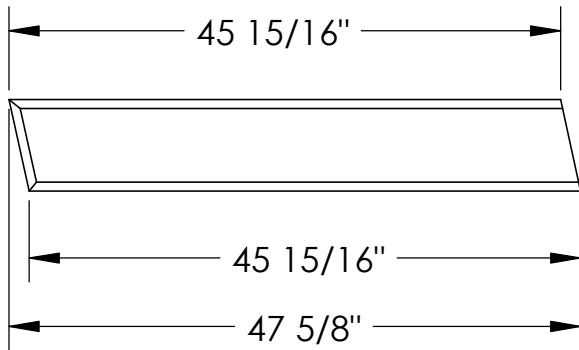

RockCast Easy Order Form

DESIGNED
FOR KEYSTONE
KY-410

Profile

Left Side

Qty: ___

98#

Right Side

Qty: ___

98#

Mold #:

HD-2264-48

Buffstone
Crystal White
Other

RockCast

4600 Devitt Drive
Cincinnati, Ohio 45246

Project:

Approved By: