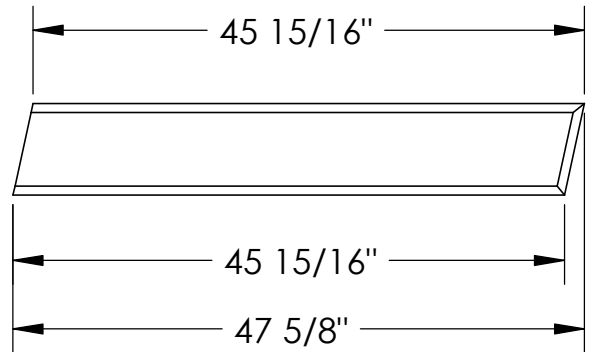

RockCast Easy Order Form

DESIGNED
FOR KEYSTONE
KY-410

Profile

Left Side

Qty: ___

98#

Right Side

Qty: ___

98#

Mold #:

HD-2264-48

Buffstone
Crystal White
Other

RockCast

4600 Devitt Drive
Cincinnati, Ohio 45246

Project:

Approved By: