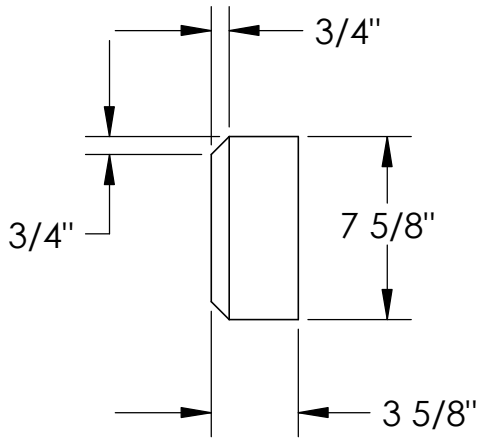

RockCast Easy Order Form

DESIGNED
FOR KEYSTONE
KY-410

Profile

Left Side

Qty: ___

98#

Right Side

Qty: ___

98#

Mold #:

HD-2264-48

Buffstone
Crystal White
Other

RockCast

4600 Devitt Drive
Cincinnati, Ohio 45246

Project:

Approved By: