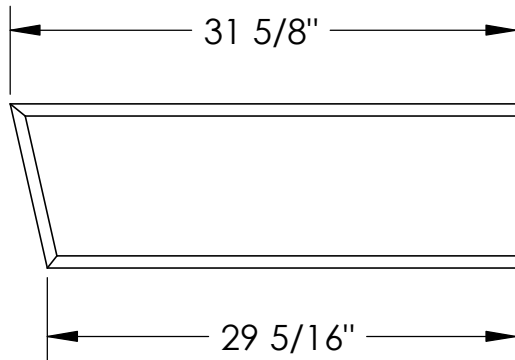

RockCast Easy Order Form

Profile

Left Side

Qty: ___

88#

Right Side

Qty: ___

88#