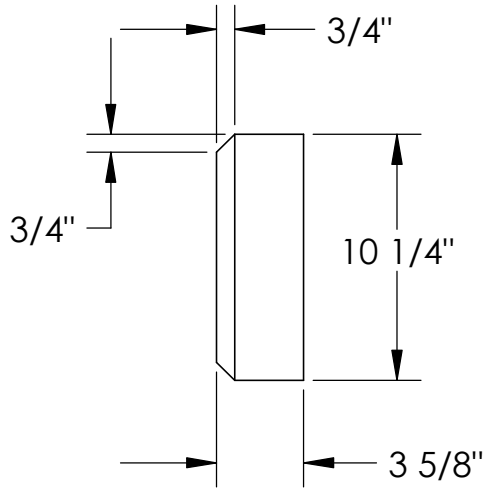

RockCast Easy Order Form

Profile

Left Side

Qty: ___

88#

Right Side

Qty: ___

88#

Mold #:

HD-2277-A32

Buffstone
 Crystal White
 Other

RockCast

4600 Devitt Drive
 Cincinnati, Ohio 45246

Project:

Approved By: