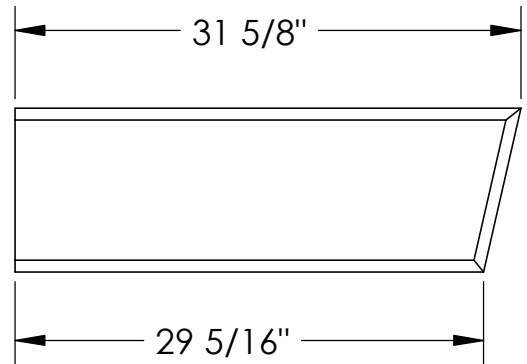

RockCast Easy Order Form

Profile

Left Side

Qty: ___

88#

Right Side

Qty: ___

88#