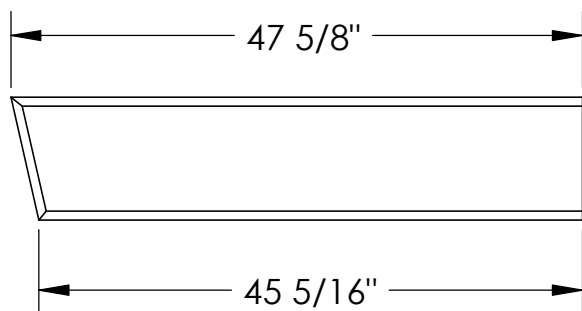

# RockCast Easy Order Form

Profile

Left Side

Qty: \_\_\_

134#

Right Side

Qty: \_\_\_

134#