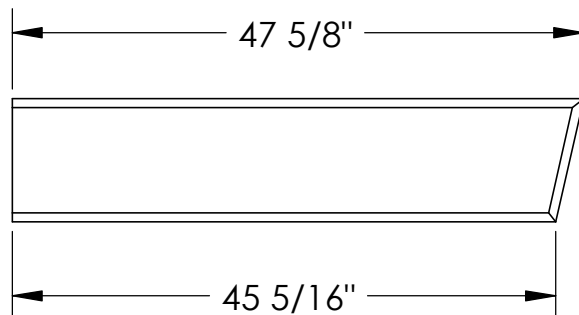

# RockCast Easy Order Form

Profile

Left Side

Qty: \_\_\_

134#

Right Side

Qty: \_\_\_

134#