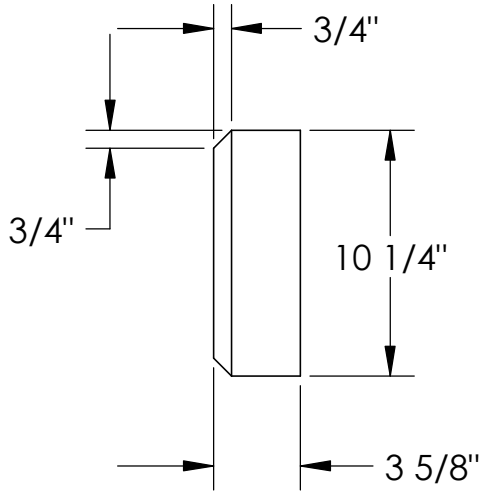

RockCast Easy Order Form

DESIGNED
FOR KEYSTONE
KY-510

Profile

Left Side

Qty: ___

134#

Right Side

Qty: ___

134#

Mold #:

HD-2278-48

Buffstone
Crystal White
Other

RockCast

4600 Devitt Drive
Cincinnati, Ohio 45246

Project:

Approved By: