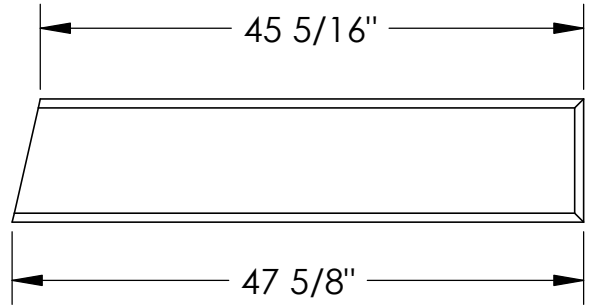

RockCast Easy Order Form

DESIGNED
FOR KEYSTONE
KY-510

Profile

Left Side

Qty: ___

134#

Right Side

Qty: ___

134#

Mold #:

HD-2278-48

Buffstone
Crystal White
Other

RockCast

4600 Devitt Drive
Cincinnati, Ohio 45246

Project:

Approved By: