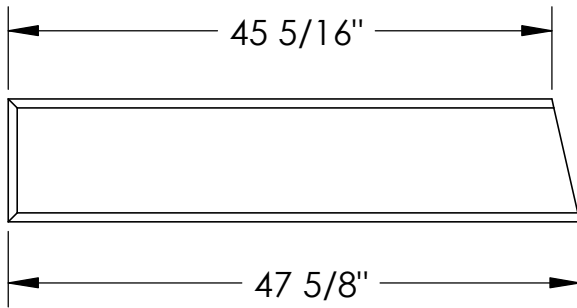

RockCast Easy Order Form

DESIGNED
FOR KEYSTONE
KY-510

Profile

Left Side

Qty: ___

134#

Right Side

Qty: ___

134#

Mold #:

HD-2278-48

Buffstone
Crystal White
Other

RockCast

4600 Devitt Drive
Cincinnati, Ohio 45246

Project:

Approved By: