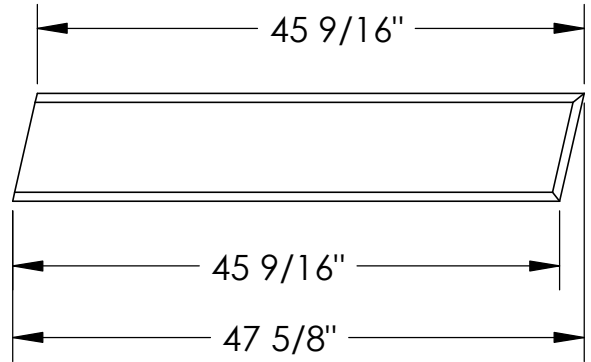

# RockCast Easy Order Form

DESIGNED  
FOR KEYSTONE  
KY-430

Profile

Left Side

Qty: \_\_\_

115#

Right Side

Qty: \_\_\_

115#

Mold #:

**HD-2279-48**

Buffstone   
Crystal White   
Other

**RockCast**

4600 Devitt Drive  
Cincinnati, Ohio 45246

Project:

Approved By: