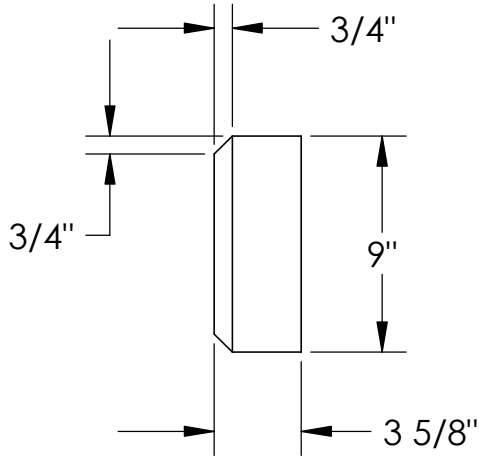

# RockCast Easy Order Form

DESIGNED  
FOR KEYSTONE  
KY-430

Profile

Left Side

Qty: \_\_\_

115#

Right Side

Qty: \_\_\_

115#

Mold #:

**HD-2279-48**

Buffstone   
Crystal White   
Other

**RockCast**

4600 Devitt Drive  
Cincinnati, Ohio 45246

Project:

Approved By: