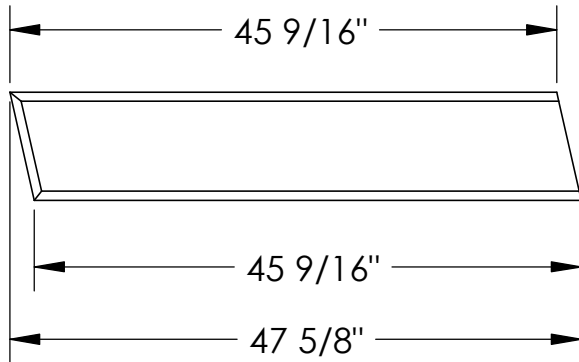

# RockCast Easy Order Form

DESIGNED  
FOR KEYSTONE  
KY-430

Profile

Left Side

Qty: \_\_\_

115#

Right Side

Qty: \_\_\_

115#

Mold #:

**HD-2279-48**

Buffstone   
Crystal White   
Other

**RockCast**

4600 Devitt Drive  
Cincinnati, Ohio 45246

Project:

Approved By: