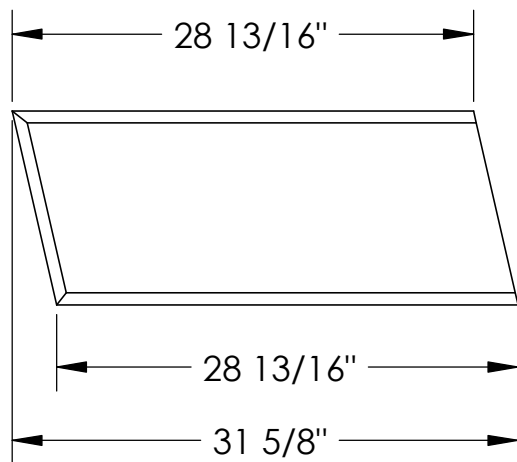

RockCast Easy Order Form

DESIGNED
FOR KEYSTONE
KY-610

Profile

Left Side

Qty: ___

99#

Right Side

Qty: ___