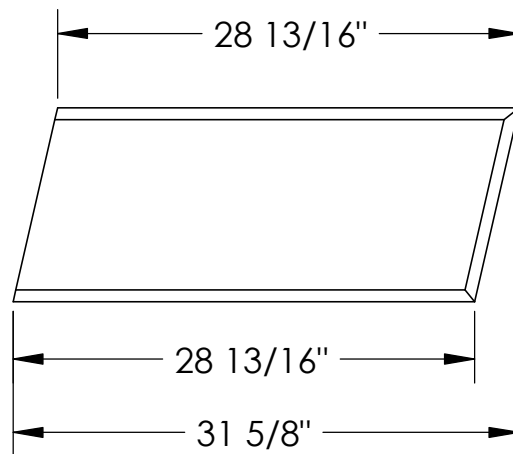

RockCast Easy Order Form

DESIGNED
FOR KEYSTONE
KY-610

Profile

Left Side

Qty: ___

99#

Right Side

Qty: ___