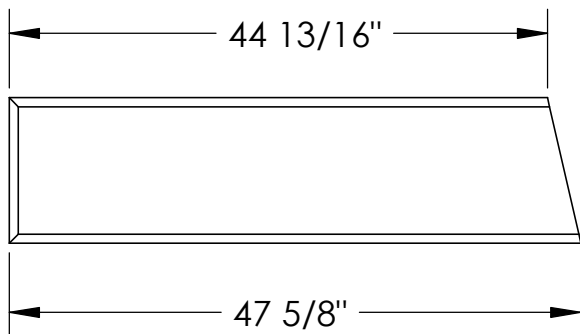

RockCast Easy Order Form

DESIGNED
FOR KEYSTONE
KY-610

Profile

Left Side

Qty: ___

157#

Right Side

Qty: ___