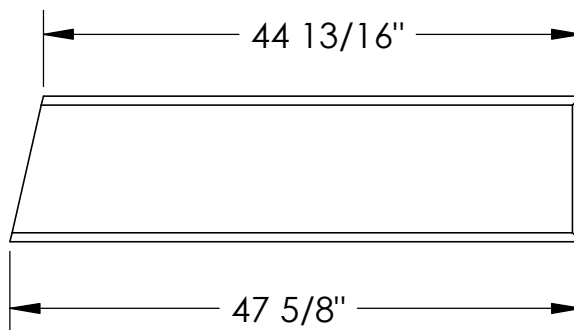

RockCast Easy Order Form

DESIGNED
FOR KEYSTONE
KY-610

Profile

Left Side

Qty: ___

157#

Right Side

Qty: ___