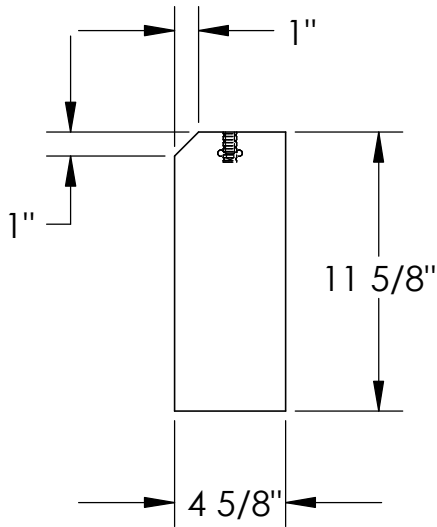

RockCast Easy Order Form

Profile

PANEL COMES WITH 2 LIFTING INSERTS INSTALLED

Straight

Qty: ___

133#

Left Return

Qty: ___

133#

Right Return

Qty: ___

133#

Mold #:

PA-2119-32

Buffstone
Crystal White
Other

RockCast