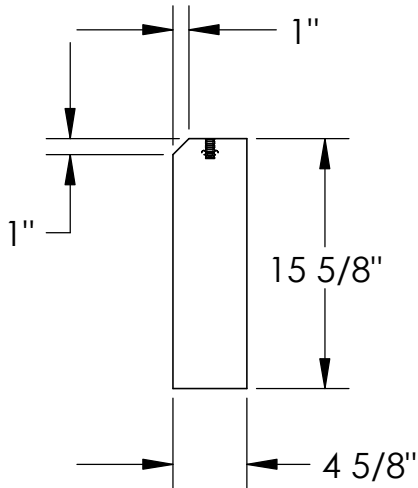

RockCast Easy Order Form

Profile

PANEL COMES WITH 2 LIFTING INSERTS INSTALLED

Straight

Qty: ___

134#

Left Return

Qty: ___

133#

Right Return

Qty: ___

133#

Mold #:

PA-2120-24

Buffstone
Crystal White
Other

RockCast