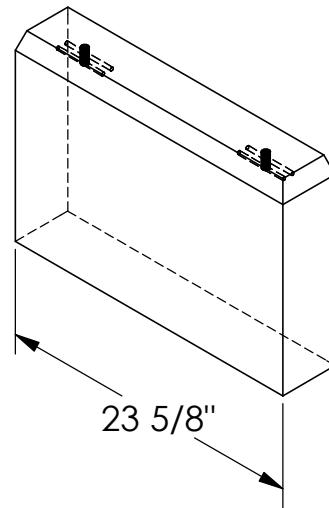

RockCast Easy Order Form

Profile

PANEL COMES WITH 2 LIFTING INSERTS INSTALLED

Straight

Qty: ___

134#

Left Return

Qty: ___

133#

Right Return

Qty: ___

133#

Mold #:

PA-2120-24

Buffstone
Crystal White
Other

RockCast