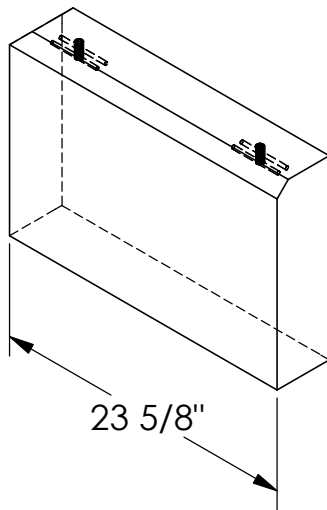

RockCast Easy Order Form

Profile

PANEL COMES WITH 2 LIFTING INSERTS INSTALLED

Straight

Qty: ___

134#

Left Return

Qty: ___

133#

Right Return

Qty: ___

133#

Mold #:

PA-2120-24

Buffstone
Crystal White
Other

RockCast