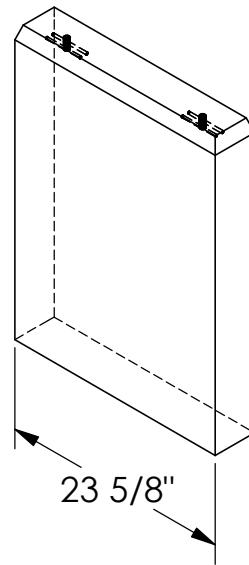

RockCast Easy Order Form

Profile

Straight

Qty: ___

270#

PANEL COMES WITH 2 LIFTING INSERTS INSTALLED

Left Return

Qty: ___

270#

Right Return

Qty: ___

270#

Mold #:

PA-2122-24

Buffstone
Crystal White
Other

RockCast