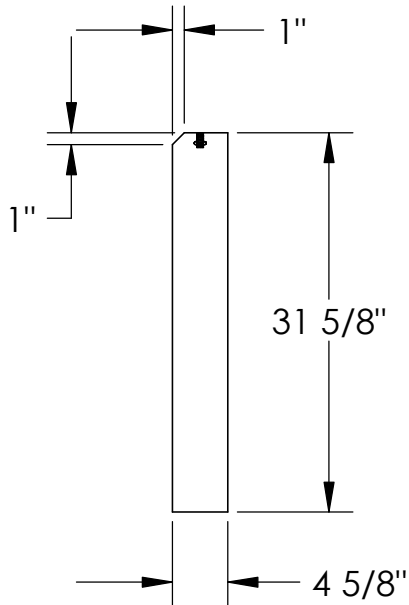

RockCast Easy Order Form

Profile

Straight

Qty: ___

270#

PANEL COMES WITH 2 LIFTING INSERTS INSTALLED

Left Return

Qty: ___

270#

Right Return

Qty: ___

270#

Mold #:

PA-2122-24

Buffstone
Crystal White
Other

RockCast