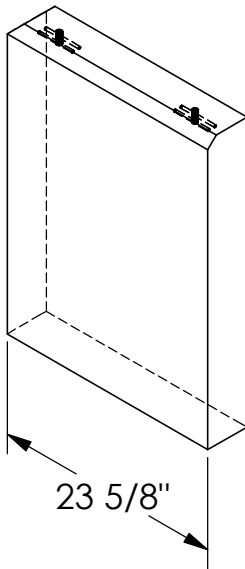

RockCast Easy Order Form

Profile

Straight

Qty: ___

270#

PANEL COMES WITH 2 LIFTING INSERTS INSTALLED

Left Return

Qty: ___

270#

Right Return

Qty: ___

270#

Mold #:

PA-2122-24

Buffstone
Crystal White
Other

RockCast