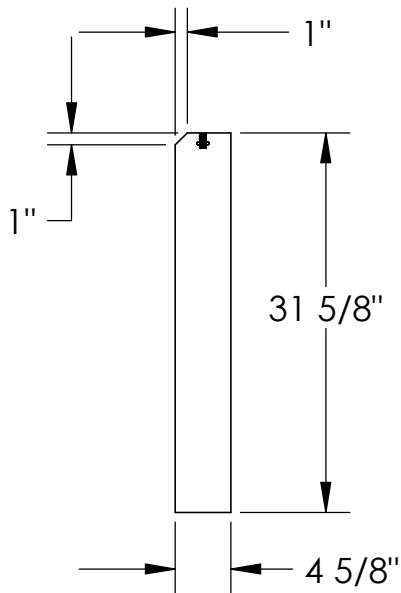

# RockCast Easy Order Form

Profile

PANEL COMES WITH 2 LIFTING INSERTS INSTALLED

Straight

Qty: \_\_\_

543#

Left Return

Qty: \_\_\_

543#

Right Return

Qty: \_\_\_

543#

Mold #:

**PA-2122-48**

Buffstone   
Crystal White   
Other

**RockCast**