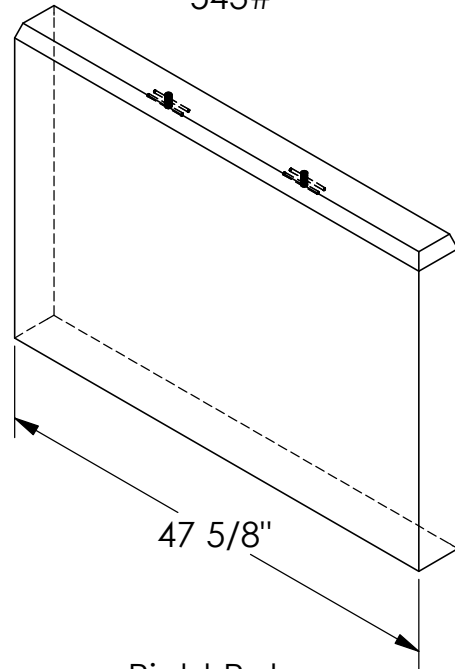

# RockCast Easy Order Form

Profile

PANEL COMES WITH 2 LIFTING INSERTS INSTALLED

Straight

Qty: \_\_\_

543#

Left Return

Qty: \_\_\_

543#

Right Return

Qty: \_\_\_

543#

Mold #:

**PA-2122-48**

Buffstone   
Crystal White   
Other

**RockCast**