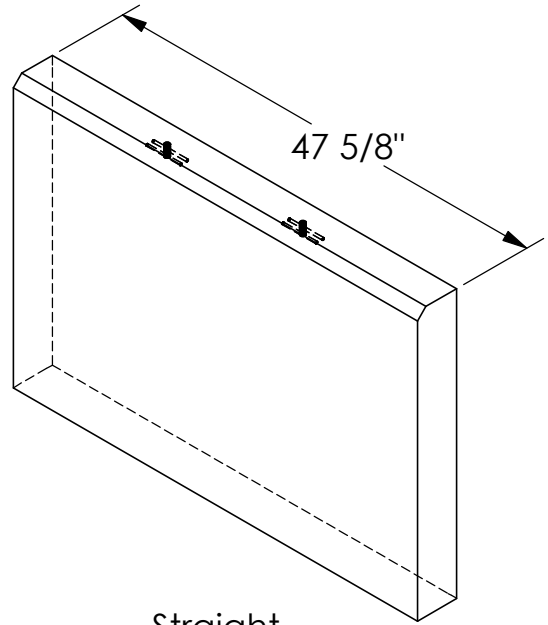

# RockCast Easy Order Form

Profile

PANEL COMES WITH 2 LIFTING INSERTS INSTALLED

Straight

Qty: \_\_\_

543#

Left Return

Qty: \_\_\_