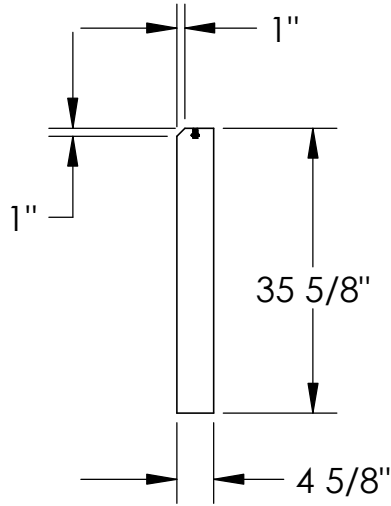

RockCast Easy Order Form

Profile

Straight

Qty: ___

304#

PANEL COMES WITH 2 LIFTING INSERTS INSTALLED

Left Return

Qty: ___

304#

Right Return

Qty: ___

304#

Mold #:

PA-2123-24

Buffstone
Crystal White
Other

RockCast