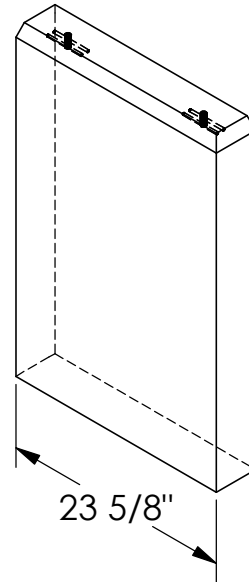

RockCast Easy Order Form

Profile

Straight

Qty: ___

304#

PANEL COMES WITH 2 LIFTING INSERTS INSTALLED

Left Return

Qty: ___

304#

Right Return

Qty: ___

304#

Mold #:

PA-2123-24

Buffstone
Crystal White
Other

RockCast