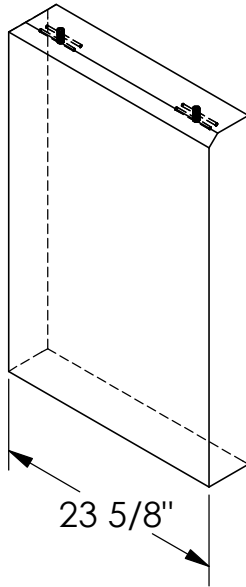

RockCast Easy Order Form

Profile

Straight

Qty: ___

304#

PANEL COMES WITH 2 LIFTING INSERTS INSTALLED

Left Return

Qty: ___

304#

Right Return

Qty: ___

304#

Mold #:

PA-2123-24

Buffstone
Crystal White
Other

RockCast