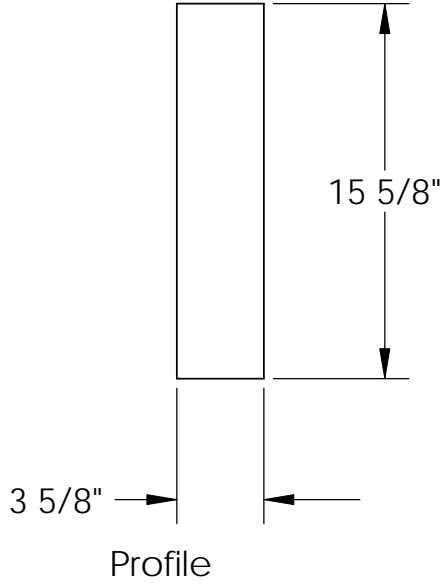

RockCast Easy Order Form

Straight

Qty: ____

Mold #:

ST-1618

Buffstone
Crystal White
Other

 **ROCKCAST**
4600 DEVITT DRIVE
CINCINNATI, OHIO 45246

Project: