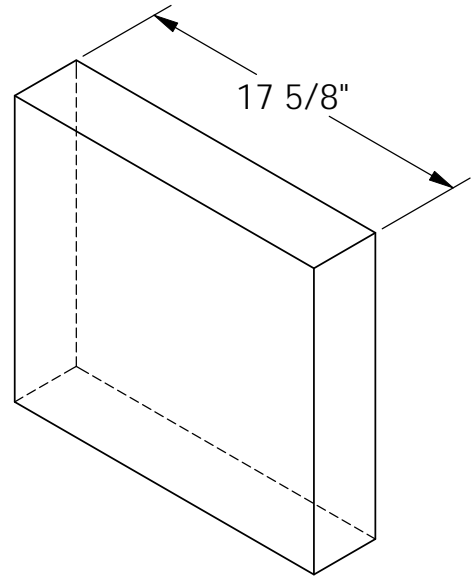

RockCast Easy Order Form

Straight

Qty: ____

Mold #:

ST-1618

Buffstone
Crystal White
Other

 **ROCKCAST**
4600 DEVITT DRIVE
CINCINNATI, OHIO 45246

Project: