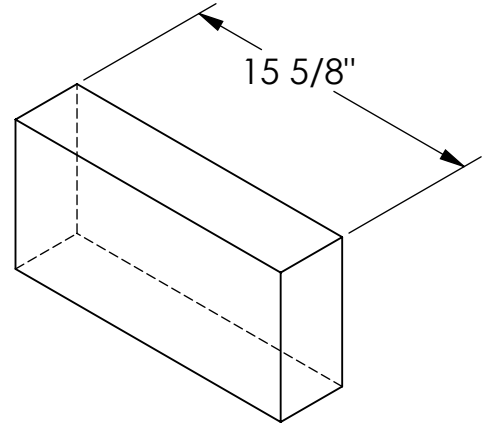

# RockCast Easy Order Form

Profile

Stretcher

Qty: \_\_\_\_

Sold in full pallets only - 90 pcs per pallet

Mold #: <b>ST-015</b>		Buffstone <input type="checkbox"/> Crystal White <input type="checkbox"/> Other <input type="checkbox"/>
<b>RockCast</b> 4600 Devitt Drive Cincinnati, Ohio 45246	Project:	Approved By: