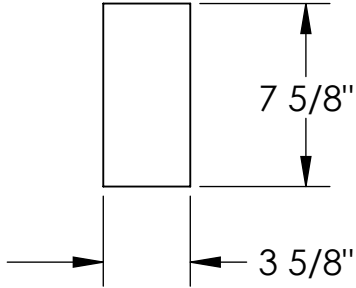

# RockCast Easy Order Form

Profile

Stretcher

Qty: \_\_\_\_

Sold in full pallets only - 90 pcs per pallet

Mold #: <b>ST-015</b>		Buffstone <input type="checkbox"/> Crystal White <input type="checkbox"/> Other <input type="checkbox"/>
<b>RockCast</b> 4600 Devitt Drive Cincinnati, Ohio 45246	Project:	Approved By: