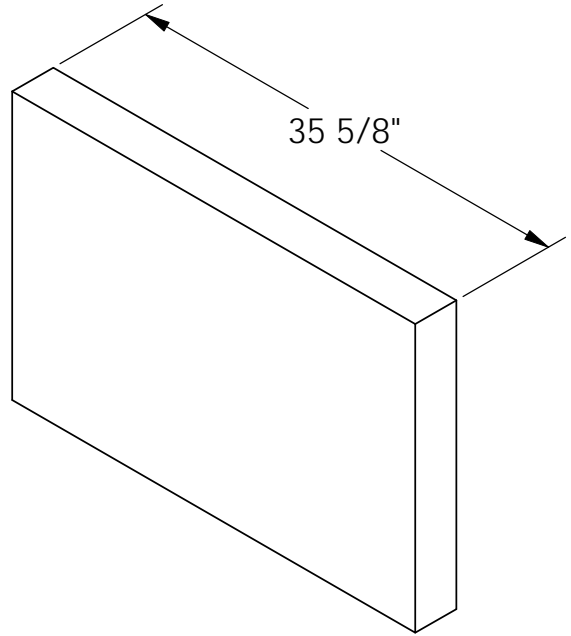

RockCast Easy Order Form

Profile

Stretcher

Qty:

Mold #: ST-2436		Buffstone <input type="checkbox"/> Crystal White <input type="checkbox"/> Other <input type="checkbox"/>
 ROCKCAST 4600 DEVITT DRIVE CINCINNATI, OHIO 45246	Project:	Approved By: