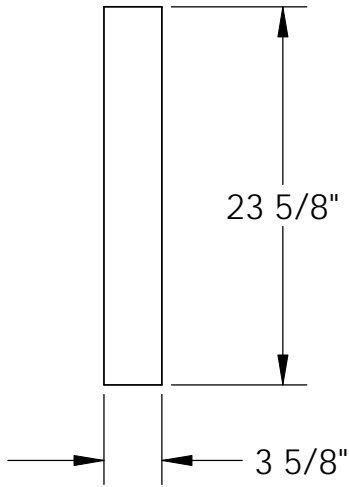

RockCast Easy Order Form

Profile

Stretcher

Qty:

Mold #: ST-2436		Buffstone <input type="checkbox"/> Crystal White <input type="checkbox"/> Other <input type="checkbox"/>
 ROCKCAST 4600 DEVITT DRIVE CINCINNATI, OHIO 45246	Project:	Approved By: