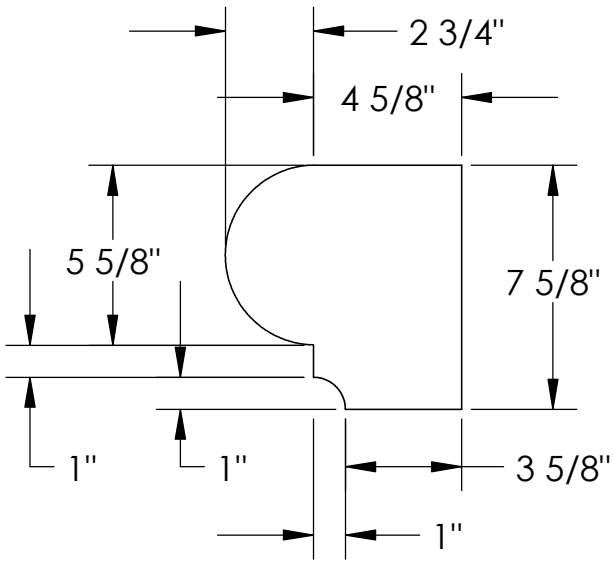

# RockCast Easy Order Form

Profile

Straight

Qty: \_\_\_

175#

Left Return

Qty: \_\_\_

170#

Right Return

Qty: \_\_\_

170#

Mold #:

**WT-275**

Buffstone   
 Crystal White   
 Other

**RockCast**

4600 Devitt Drive  
 Cincinnati, Ohio 45246