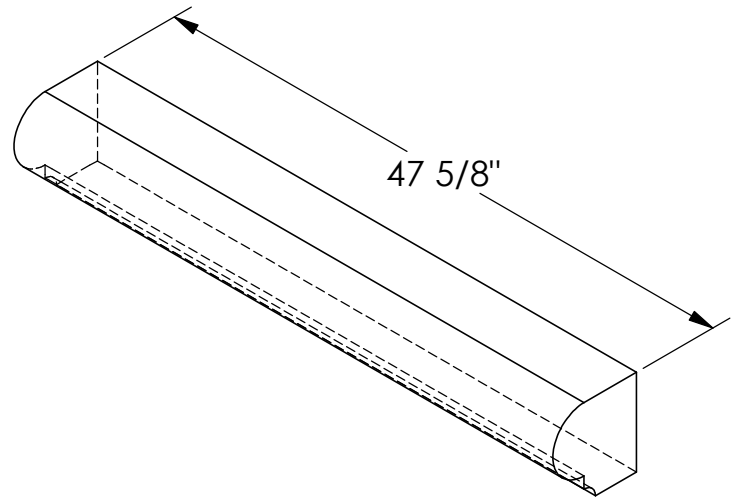

# RockCast Easy Order Form

Profile

Straight

Qty: \_\_\_

175#

Left Return

Qty: \_\_\_

170#

Right Return

Qty: \_\_\_

170#

Mold #:

**WT-275**

Buffstone   
 Crystal White   
 Other

**RockCast**

4600 Devitt Drive  
 Cincinnati, Ohio 45246