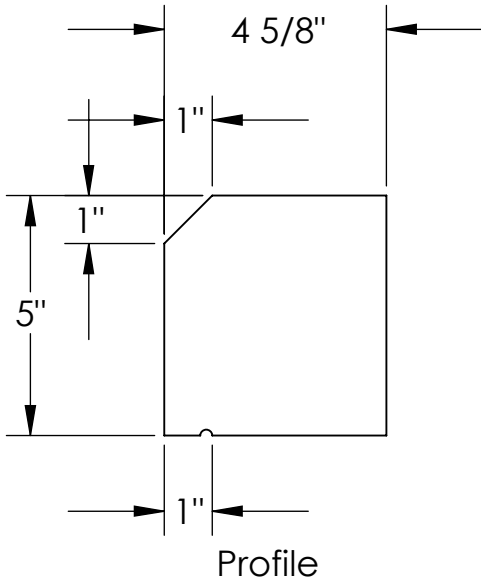

RockCast Easy Order Form

Straight

Qty: ____

Left Return

Qty: ____

Right Return

Qty: ____

Mold #:

BA-6495

Buffstone
 Crystal White
 Other

 **ROCKCAST**
 4600 DEVITT DRIVE
 CINCINNATI, OHIO 45246

Project:

Approved By: