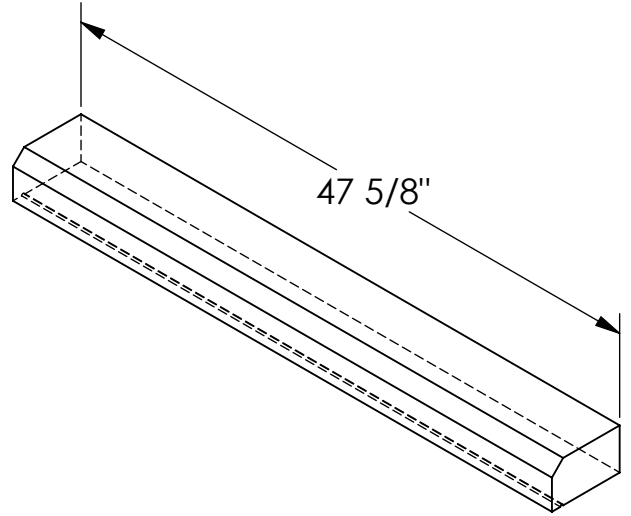

RockCast Easy Order Form

Profile

Straight

Qty: ____

Left Return

Qty: ____

Right Return

Qty: ____

Mold #:

BA-6496

Buffstone
 Crystal White
 Other

 **ROCKCAST**
 4600 DEVITT DRIVE
 CINCINNATI, OHIO 45246

Project:

Approved By: