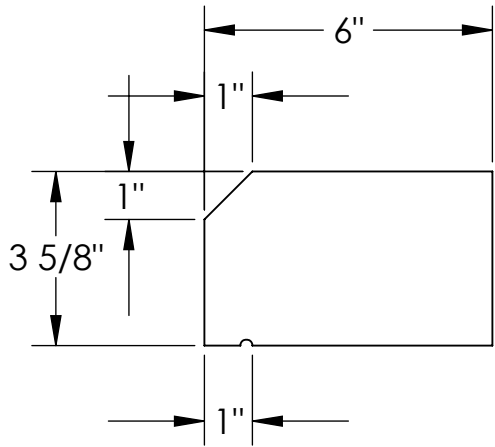

RockCast Easy Order Form

Profile

Straight

Qty: ____

Left Return

Qty: ____

Right Return

Qty: ____

Mold #:

BA-6496

Buffstone
 Crystal White
 Other

 **ROCKCAST**
 4600 DEVITT DRIVE
 CINCINNATI, OHIO 45246

Project:

Approved By: