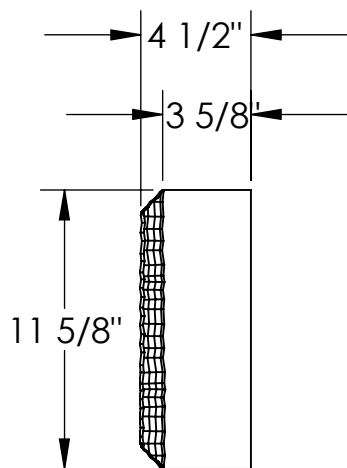

## CALIZA

Profile

Chiseled Stretcher

Qty: \_\_\_\_

Mold #: <b>CTST-203</b>		Color: (Please Specify)
<b>RockCast</b> 4600 Devitt Drive Cincinnati, Ohio 45246	Project:	Approved By: