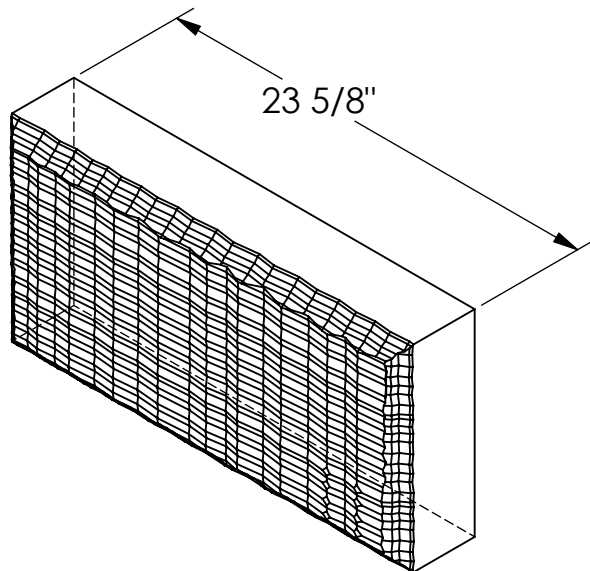

## CALIZA

Profile

Chiseled Stretcher

Qty: \_\_\_\_

Mold #: <b>CTST-203</b>		Color: (Please Specify)
<b>RockCast</b> 4600 Devitt Drive Cincinnati, Ohio 45246	Project:	Approved By: