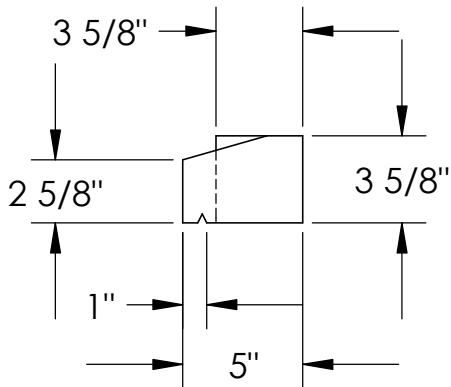

# RockCast Easy Order Form

SEE SILL  
SL-100

Profile

Straight

Qty: \_\_\_\_

Left Lug

Qty: \_\_\_\_

61#

Right Lug

Qty: \_\_\_\_

61#

Mold #:

**SL-2416**

Buffstone   
Crystal White   
Other

**RockCast**

4600 Devitt Drive  
Cincinnati, Ohio 45246