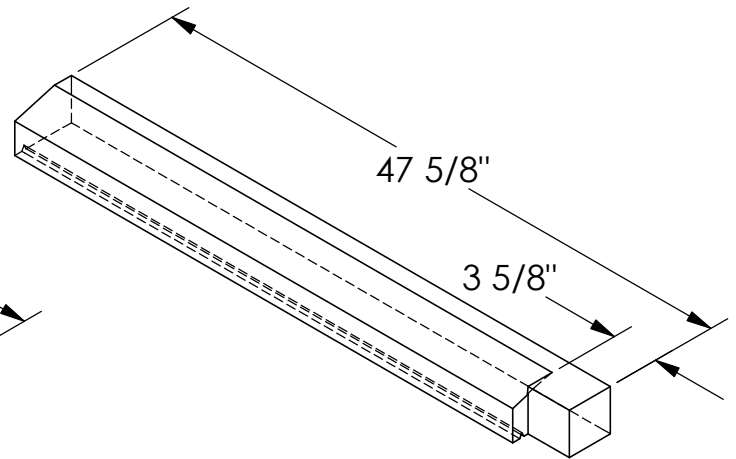

# RockCast Easy Order Form

SEE SILL  
SL-100

Profile

Straight

Qty: \_\_\_\_

Left Lug

Qty: \_\_\_\_

61#

Right Lug

Qty: \_\_\_\_

61#

Mold #:

**SL-2416**

Buffstone   
Crystal White   
Other

**RockCast**

4600 Devitt Drive  
Cincinnati, Ohio 45246