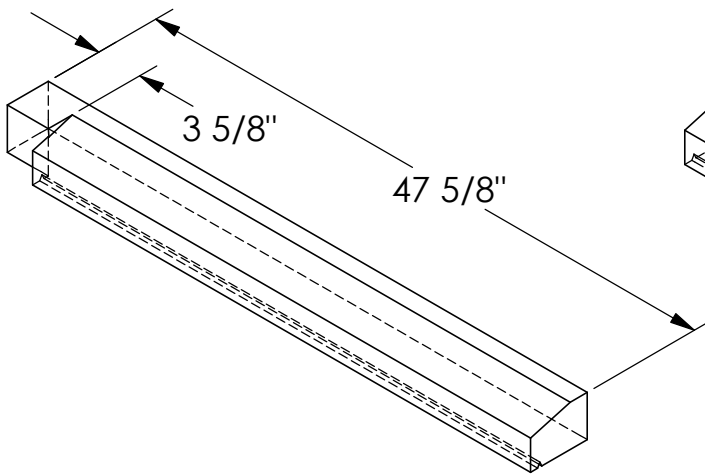

# RockCast Easy Order Form

SEE SILL  
SL-100

Profile

Straight

Qty: \_\_\_\_

Left Lug

Qty: \_\_\_\_

61#

Right Lug

Qty: \_\_\_\_

61#

Mold #:

**SL-2416**

Buffstone   
Crystal White   
Other

**RockCast**

4600 Devitt Drive  
Cincinnati, Ohio 45246