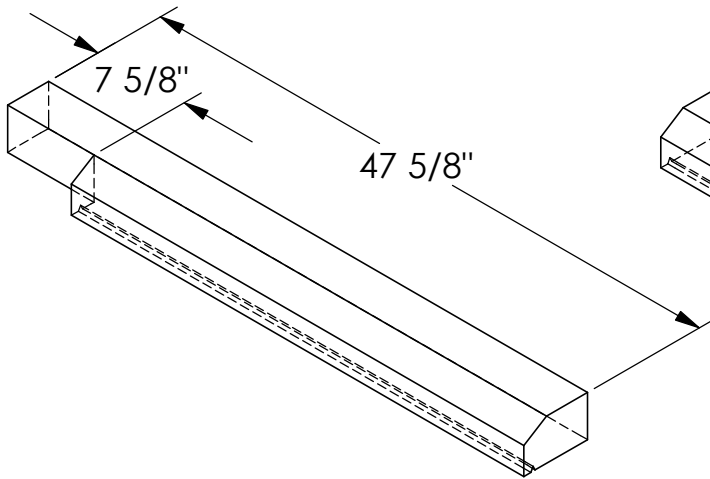

# RockCast Easy Order Form

SEE SILL  
SL-350

Profile

Straight

Qty: \_\_\_\_

Left Return

Qty: \_\_\_\_

68#

Right Return

Qty: \_\_\_\_

68#

Mold #:

**SL-2435**

Buffstone   
Crystal White   
Other

**RockCast**

4600 Devitt Drive  
Cincinnati, Ohio 45246