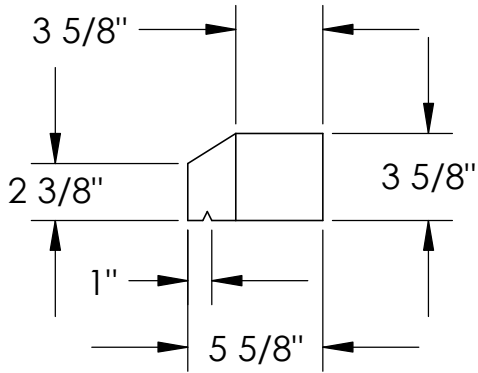

# RockCast Easy Order Form

SEE SILL  
SL-350

Profile

Straight

Qty: \_\_\_\_

Left Return

Qty: \_\_\_\_

68#

Right Return

Qty: \_\_\_\_

68#

Mold #:

**SL-2435**

Buffstone   
Crystal White   
Other

**RockCast**

4600 Devitt Drive  
Cincinnati, Ohio 45246