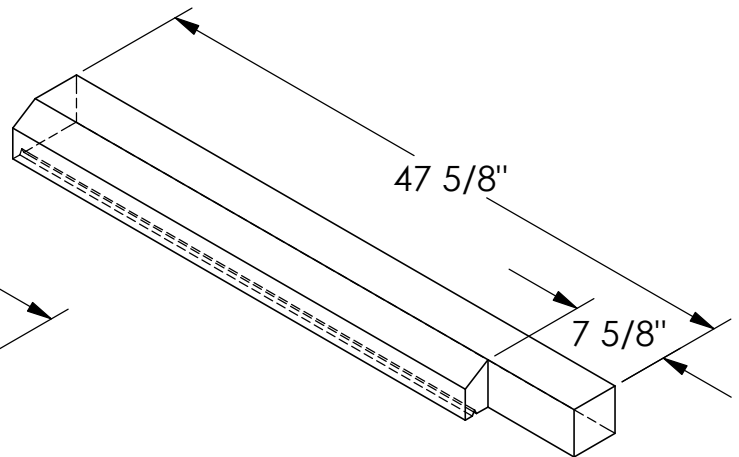

# RockCast Easy Order Form

SEE SILL  
SL-350

Profile

Straight

Qty: \_\_\_\_

Left Return

Qty: \_\_\_\_

68#

Right Return

Qty: \_\_\_\_

68#

Mold #:

**SL-2435**

Buffstone   
Crystal White   
Other

**RockCast**

4600 Devitt Drive  
Cincinnati, Ohio 45246