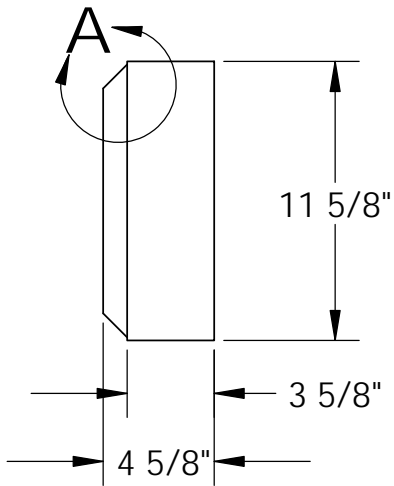

# RockCast Easy Order Form

Profile

Chamfered Stretcher

Qty:

DETAIL A  
SCALE 1 : 4

Mold #: <b>ST-423</b>		Buffstone <input type="checkbox"/> Crystal White <input type="checkbox"/> Other <input type="checkbox"/>
<b>RockCast</b> 4600 Devitt Drive Cincinnati, Ohio 45246	Project:	Approved By: