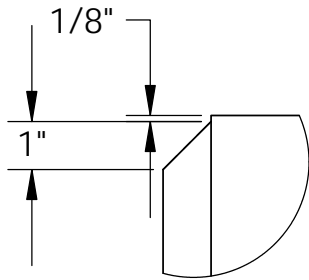

# RockCast Easy Order Form

Profile

Chamfered Stretcher

Qty:

DETAIL A  
SCALE 1 : 4

Mold #: <b>ST-423</b>		Buffstone <input type="checkbox"/> Crystal White <input type="checkbox"/> Other <input type="checkbox"/>
<b>RockCast</b> 4600 Devitt Drive Cincinnati, Ohio 45246	Project:	Approved By: