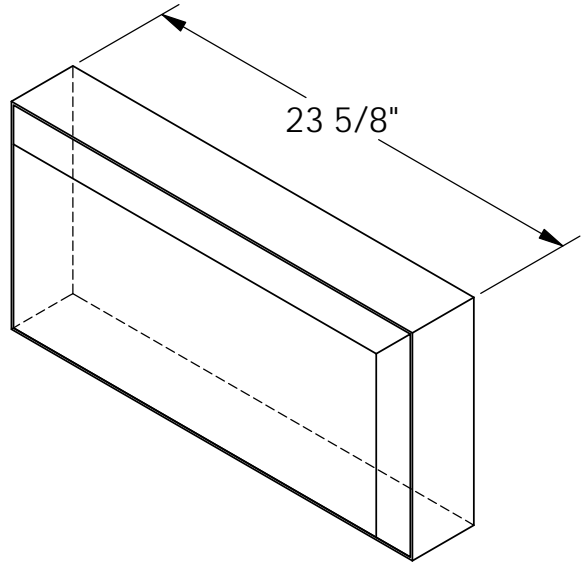

# RockCast Easy Order Form

Profile

Chamfered Stretcher

Qty:

DETAIL A  
SCALE 1 : 4

Mold #: <b>ST-423</b>		Buffstone <input type="checkbox"/> Crystal White <input type="checkbox"/> Other <input type="checkbox"/>
<b>RockCast</b> 4600 Devitt Drive Cincinnati, Ohio 45246	Project:	Approved By: