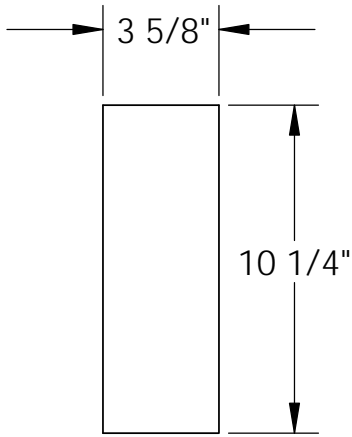

RockCast Easy Order Form

Profile

Keystone

Qty:

Mold #: KY-400		Buffstone <input type="checkbox"/> Crystal White <input type="checkbox"/> Other <input type="checkbox"/>
 ROCKCAST 4600 DEVITT DRIVE CINCINNATI, OHIO 45246	Project:	Approved By: