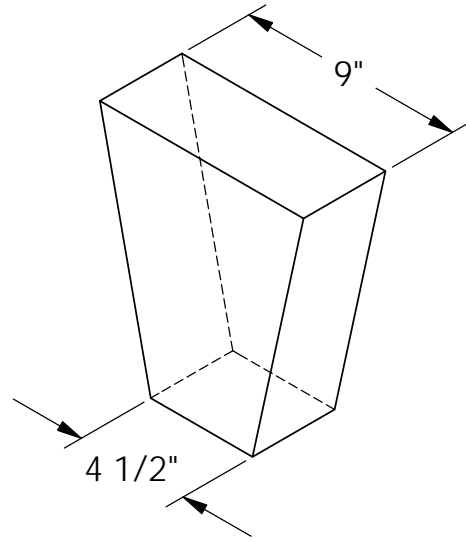

RockCast Easy Order Form

Profile

Keystone

Qty:

Mold #: KY-400		Buffstone <input type="checkbox"/> Crystal White <input type="checkbox"/> Other <input type="checkbox"/>
 ROCKCAST 4600 DEVITT DRIVE CINCINNATI, OHIO 45246	Project:	Approved By: