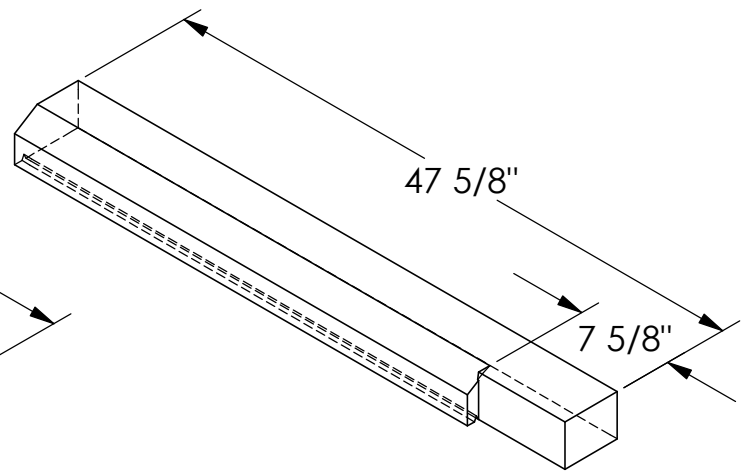

# RockCast Easy Order Form

SEE SILL  
SL-350

Profile

Straight

Qty: \_\_\_\_

Left Return

Qty: \_\_\_\_

71#

Right Return

Qty: \_\_\_\_

71#

Mold #:

**SL-2424**

Buffstone   
Crystal White   
Other

**RockCast**

4600 Devitt Drive  
Cincinnati, Ohio 45246