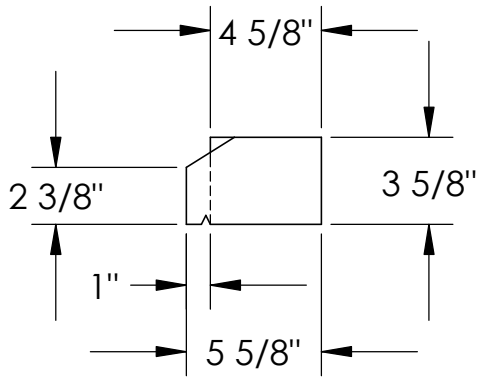

# RockCast Easy Order Form

SEE SILL  
SL-350

Profile

Straight

Qty: \_\_\_\_

Left Return

Qty: \_\_\_\_

71#

Right Return

Qty: \_\_\_\_

71#

Mold #:

**SL-2424**

Buffstone   
Crystal White   
Other

**RockCast**

4600 Devitt Drive  
Cincinnati, Ohio 45246