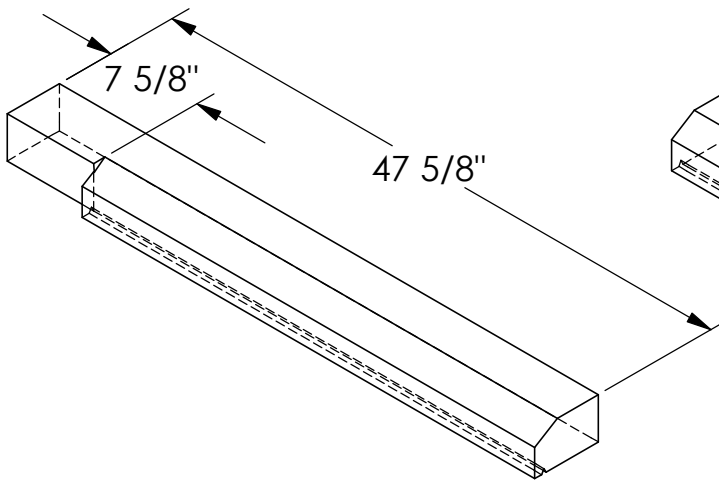

# RockCast Easy Order Form

SEE SILL  
SL-350

Profile

Straight

Qty: \_\_\_\_

Left Return

Qty: \_\_\_\_

71#

Right Return

Qty: \_\_\_\_

71#

Mold #:

**SL-2424**

Buffstone   
Crystal White   
Other

**RockCast**

4600 Devitt Drive  
Cincinnati, Ohio 45246